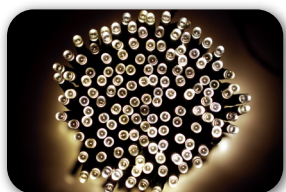

50
BULBS
N/A

100
BULBS
£29.99
EBM100

300
BULBS
£69.99
EBM300

Everbright Solar Rattan Balls

20
BALLS
£29.99
SS9823

Everbright Blue Solar Fairy Lights

50
BULBS
N/A

100
BULBS
£29.99
EBB100

300
BULBS
£69.99
EBB300

Everbright Solar Hessian Balls

20
BALLS
£29.99
SS9824

Everbright Warm White Solar Fairy Lights

50
BULBS
N/A

100
BULBS
£29.99
EBWW100

300
BULBS
£69.99
EBWW300

Everbright Solar Party Lights (white and multi colour)