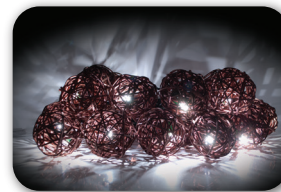

Everbright Solar Rattan Balls

20
BALLS
£29.99
SS9823