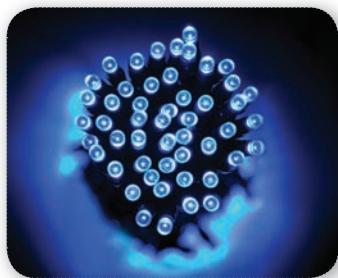

Everbright Solar Fairy Lights - Blue

WORKS
IN WINTER

MAINS
EQUIVALENT

iPS
TECHNOLOGY

NO MAINS

RRP £29.99 (100 LEDs) & £69.99 (300 LEDs)

Key Features

- Up to 10 hours operation once fully charged
- iPS technology for year round reliability
- Available in 10m & 30m lengths

Everbright Solar Fairy Lights are premium grade solar fairy lights that offer unparalleled brightness and reliability. We only use the finest silicone and state of the art LEDs to deliver reliable mains-equivalent brightness - even in winter!

Product Code: SS748810 (100 LEDs), SS748828 (300 LEDs)