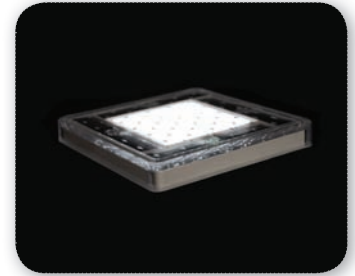

Solar Driveway Light

WORKS
IN WINTER

5 SUPER BRIGHT
LED BULBS

UP TO 12 HRS
RUNTIME

NO MAINS

RRP £29.99

Key Features

- 2 tonnes surface load capacity
- Up to 12 hours runtime
- High level IP67 waterproofing

The highly durable Solar Driveway Light contains 5 ultra high efficiency LEDs that give off a pleasing glow that is totally unique to this product. Once recessed, the Solar Driveway Light can comfortably withstand loads of up to 2 tonnes making it ideal for any driveway.

Product Code: SS7537