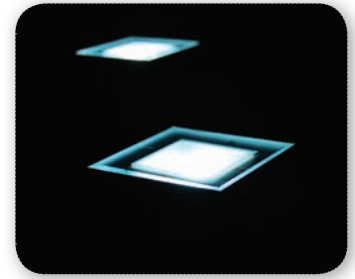

Solar Square Decking Light

WORKS
IN WINTER

SUPER BRIGHT
LED BULB

UP TO 12 HRS
RUNTIME

NO MAINS

RRP £14.99

Key Features

- Up to 12 hours operation once fully charged
- Beautiful stainless steel design
- Quick and simple to install

The Stainless Steel Square Decking light is very much a favourite. This elegant stainless steel decking light is finished to the very highest standards and emits a beautiful glow after dark.

Product Code: SS7543