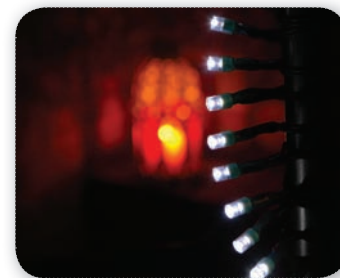

Blingstring Solar Fairy Lights

WORKS
IN WINTER

UP TO 12 HRS
RUNTIME

12 MONTH
WARRANTY

NO MAINS

RRP £11.99 (50 LEDs), £18.99 (120 LEDs)

Key Features

- 2 lighting modes - all bulbs on, or all bulbs flashing
- Wall mount and stake mount supplied
- Available in 50 LED and 120 LED versions

Blingstring Solar Fairy Lights represent great value for money by delivering brightness and reliability that was previously only available at twice the price!

Product Code: SS9800 (50 LEDs) SS9801 (120 LEDs)